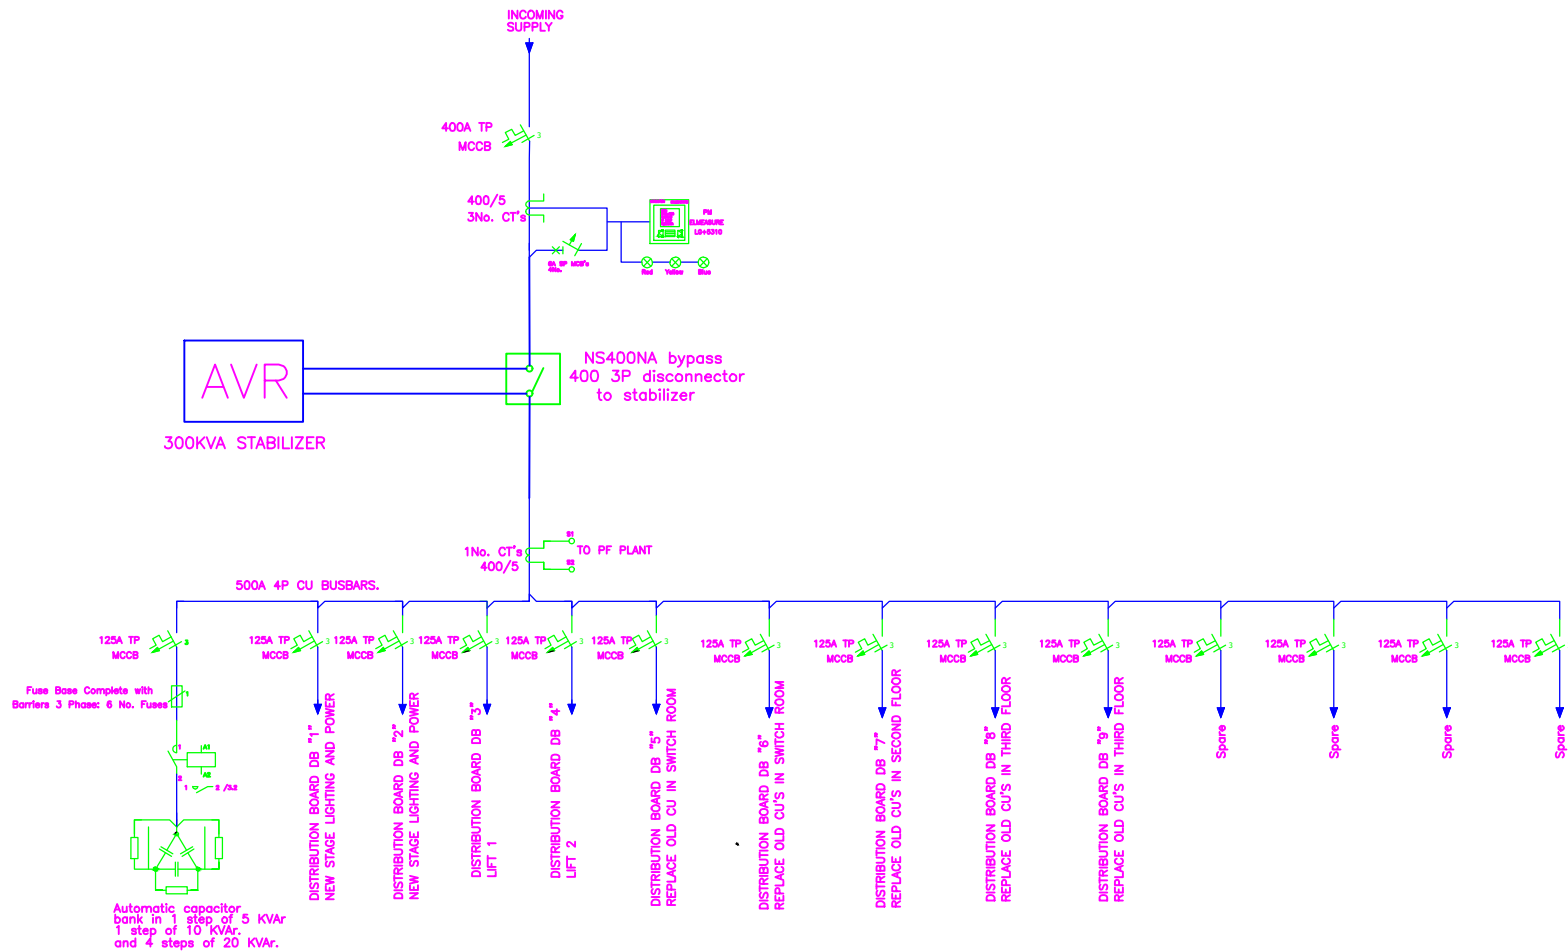

FABRICATED METERBOARD TO HOUSE 1 NO. THREE PHASE KPLC METER 4 NO. 160A,
6 NO. 125A, 3 NO. 63A MCCBs & 6 SPARE WAYS C/W ALL ASSOCIATED ACCESSORIES

LV BOARD DESIGN

LV BOARD DESIGN